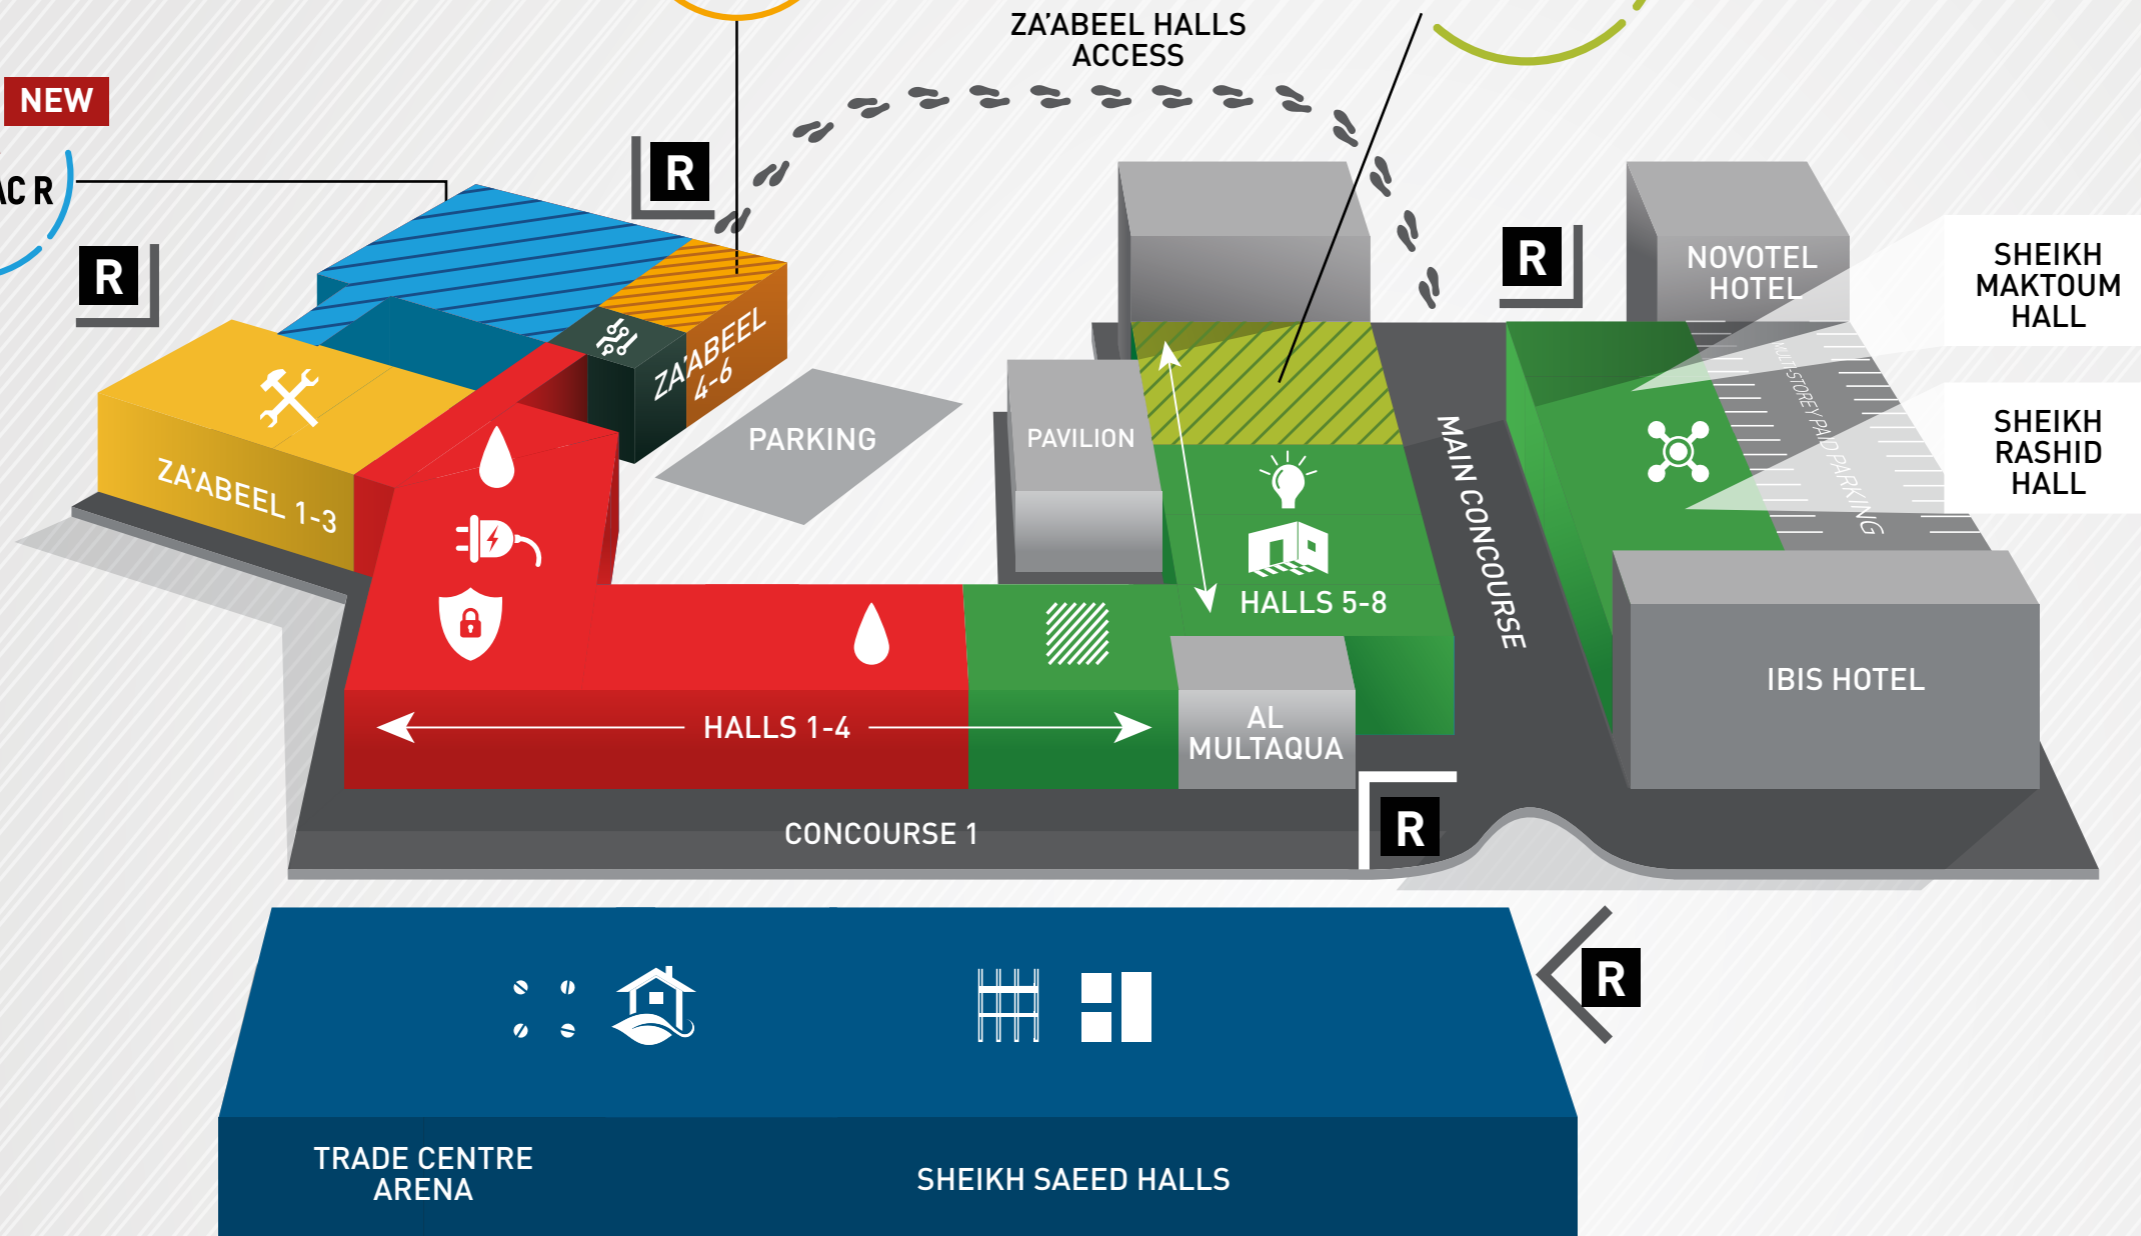

2018 FLOOR PLAN

DEDICATED PRODUCT SECTORS

MEP Services

- Plumbing & Water Technology
- Electrical Systems
- Security & Fire Protection

Building Interiors & Finishes

- Kitchen, Bathroom & Related Surfaces
- Flooring, Ceiling, Walling & Other Interior Finishes
- Lighting
- Coatings, Sealants & Adhesives